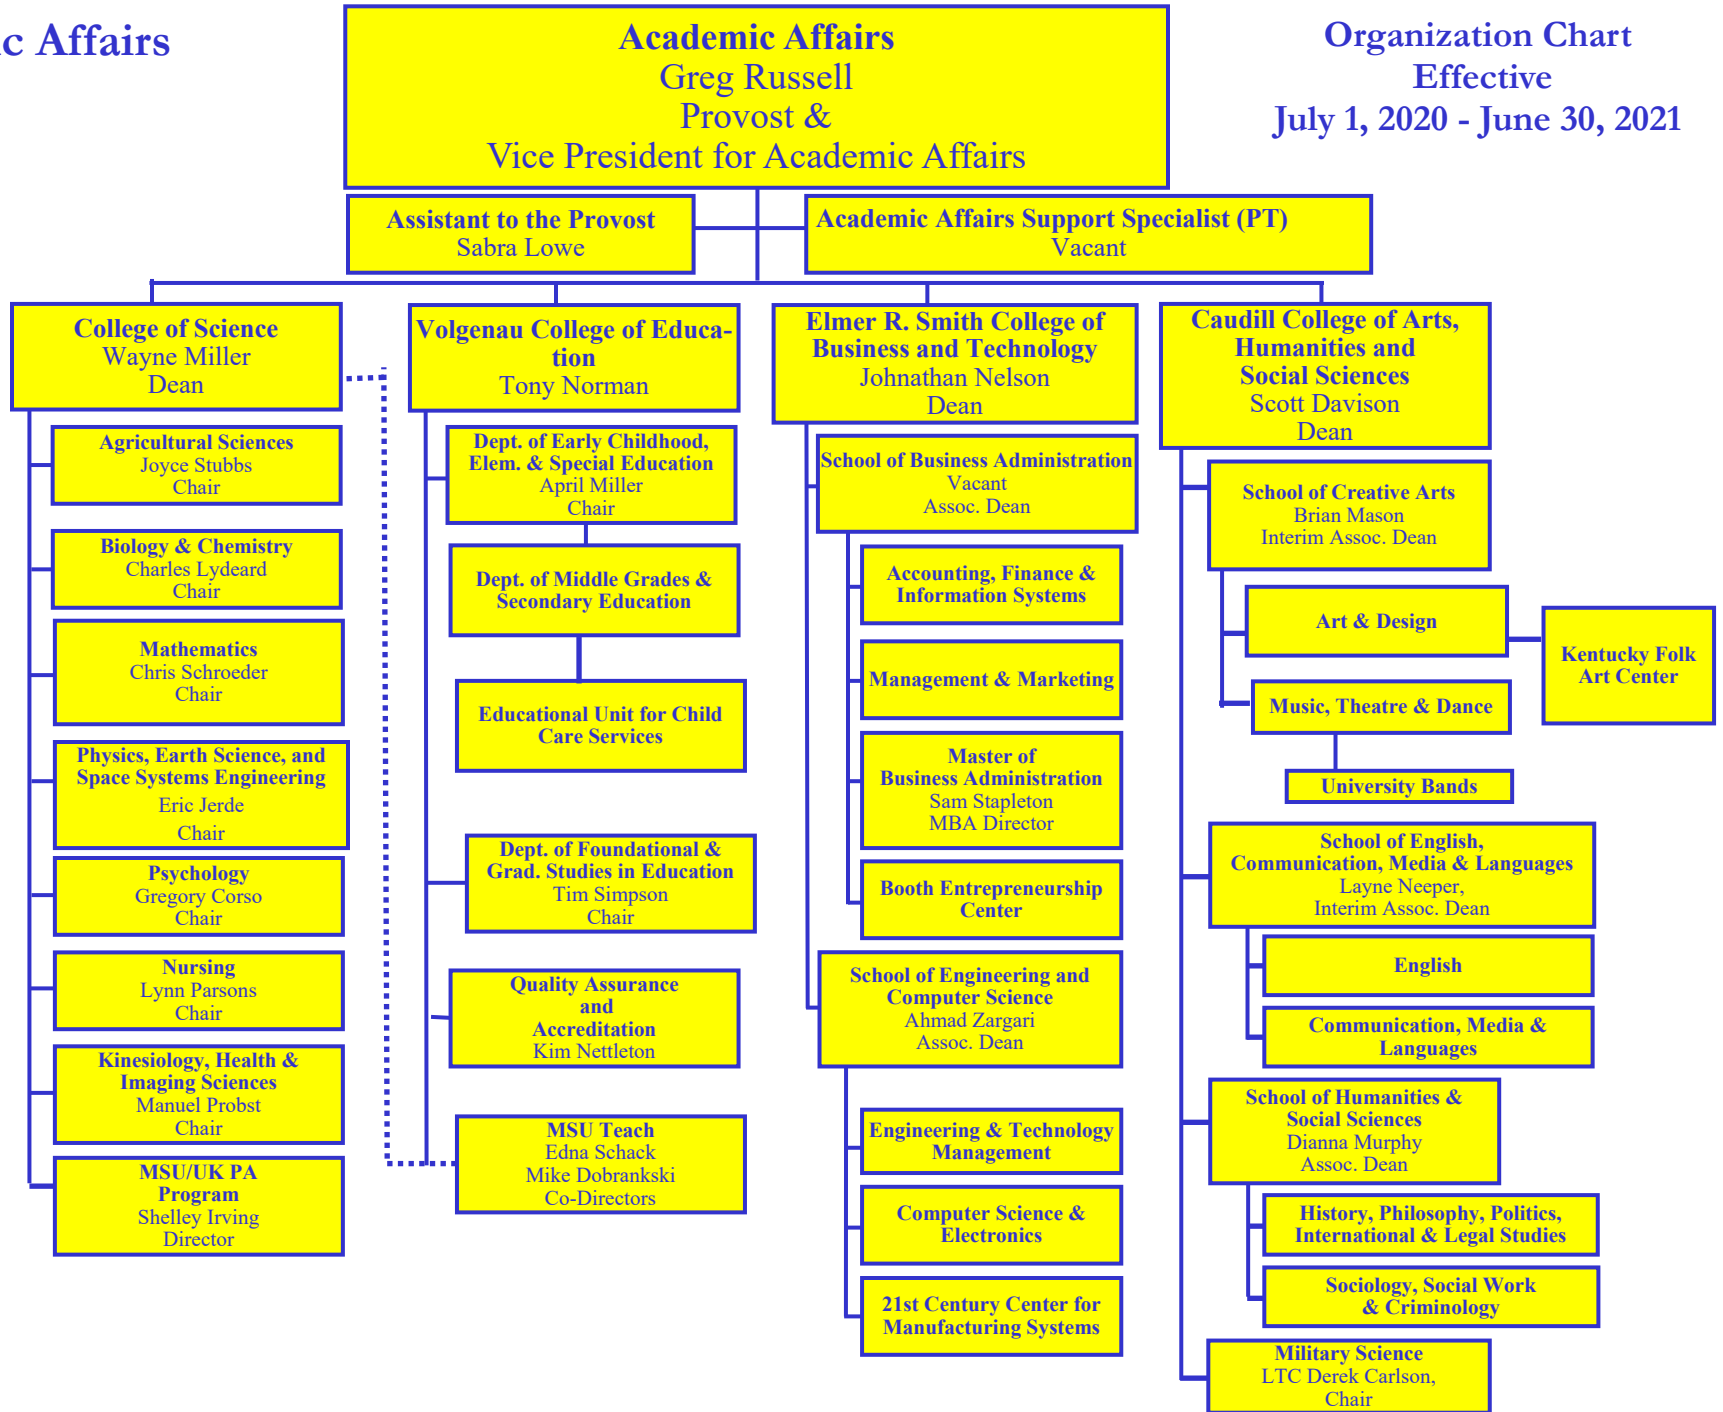

Organization Chart
Effective
July 1, 2020 – June 30, 2021

Organization Chart
Effective
July 1, 2020 - June 30, 2021

President

Academic Affairs

Organization Chart
Effective
July 1, 2020 - June 30, 2021

Academic Affairs

Organization Chart
Effective
July 1, 2020 - June 30, 2021

Student Affairs

Organization Chart
Effective
July 1, 2020 - June 30, 2021

University Advancement

Organization Chart
Effective
July 1, 2020 - June 30, 2021