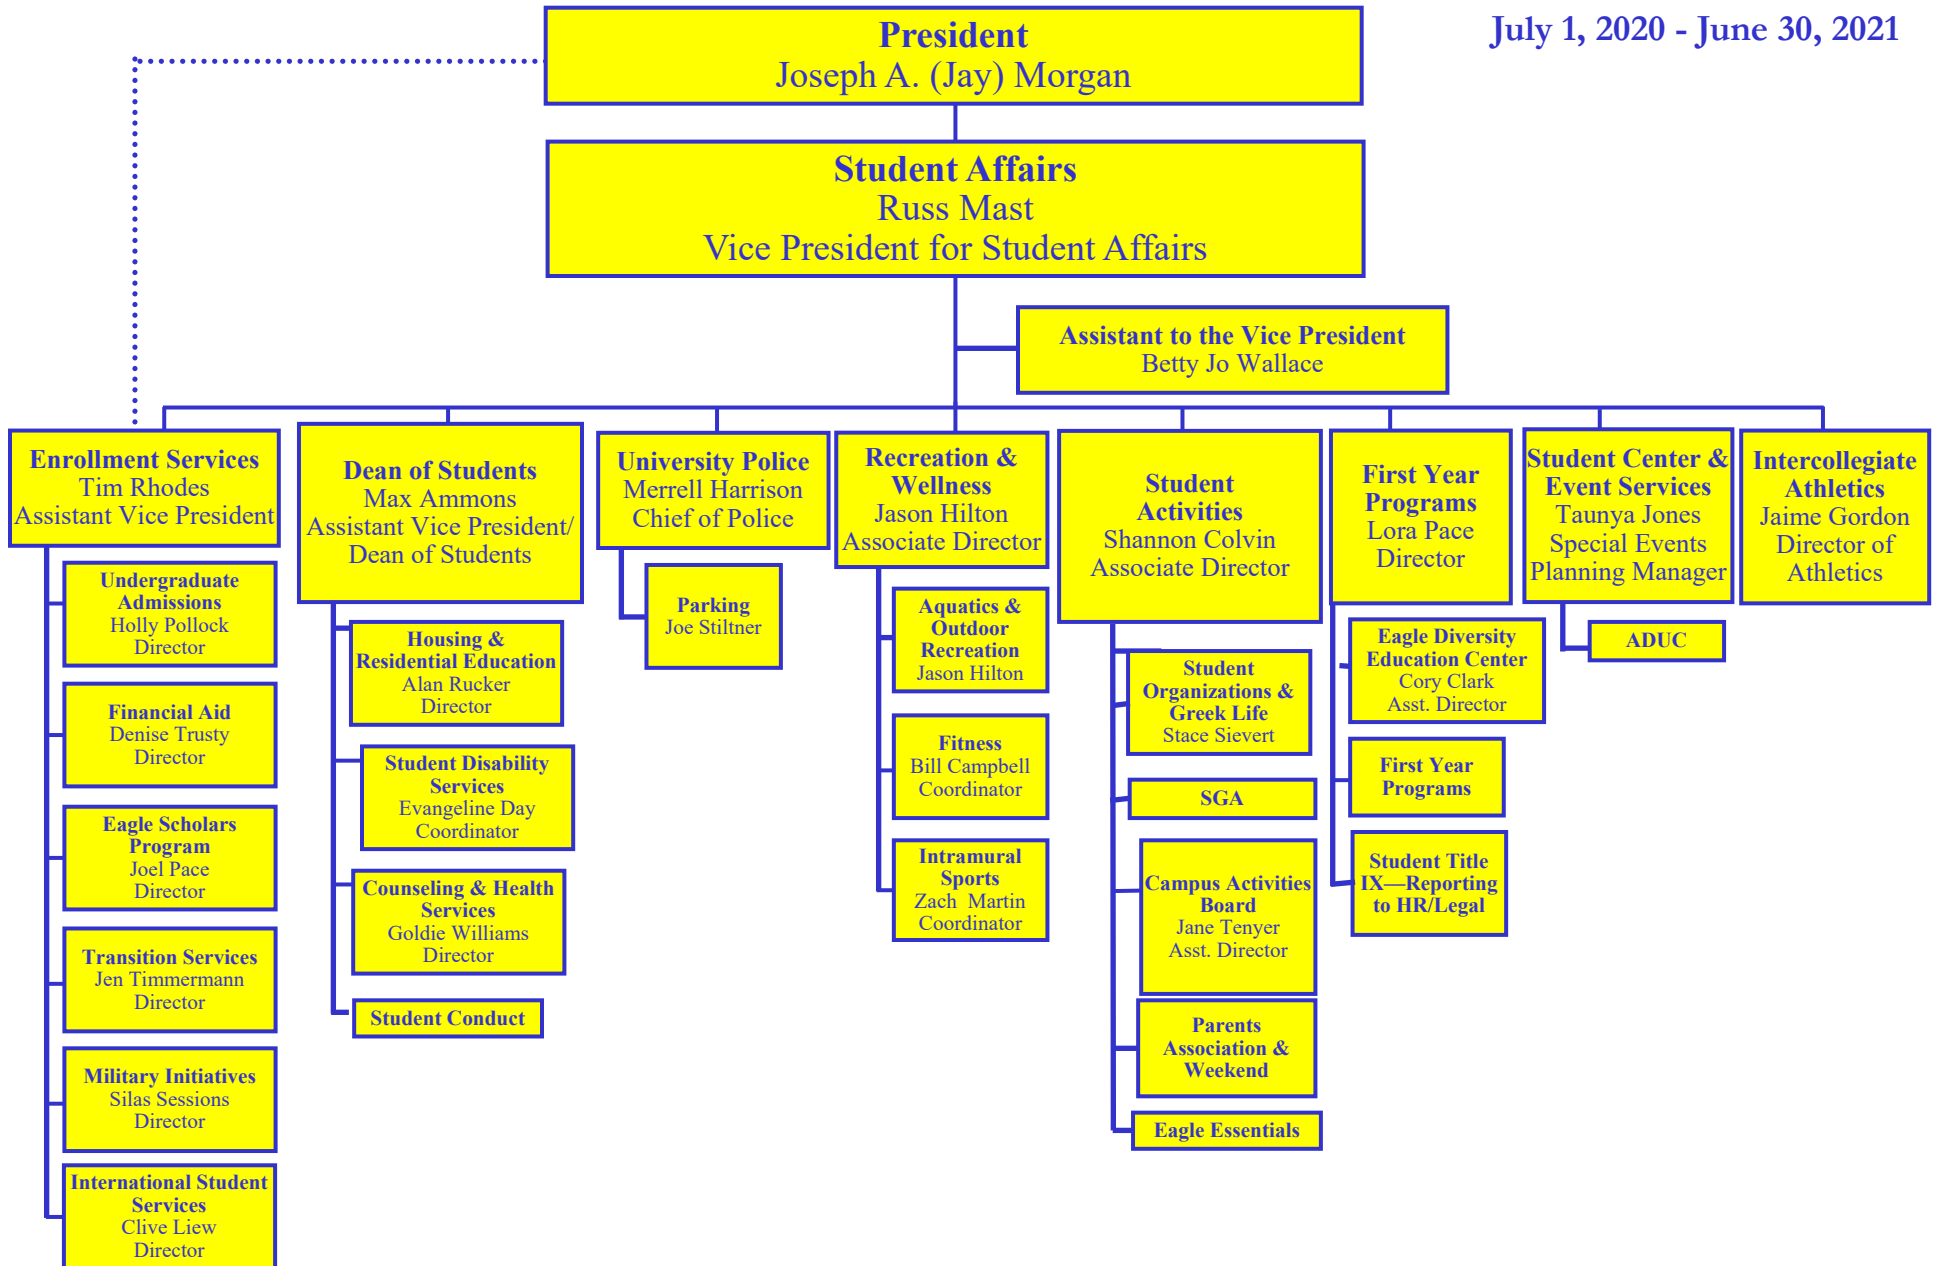

Organization Chart
Effective
July 1, 2020 – June 30, 2021

Organization Chart
Effective
July 1, 2020 - June 30, 2021

President

Academic Affairs

Organization Chart
Effective
July 1, 2020 - June 30, 2021

Academic Affairs

Organization Chart
Effective
July 1, 2020 - June 30, 2021

Student Affairs

Organization Chart
Effective
July 1, 2020 - June 30, 2021

University Advancement

Organization Chart
Effective
July 1, 2020 - June 30, 2021