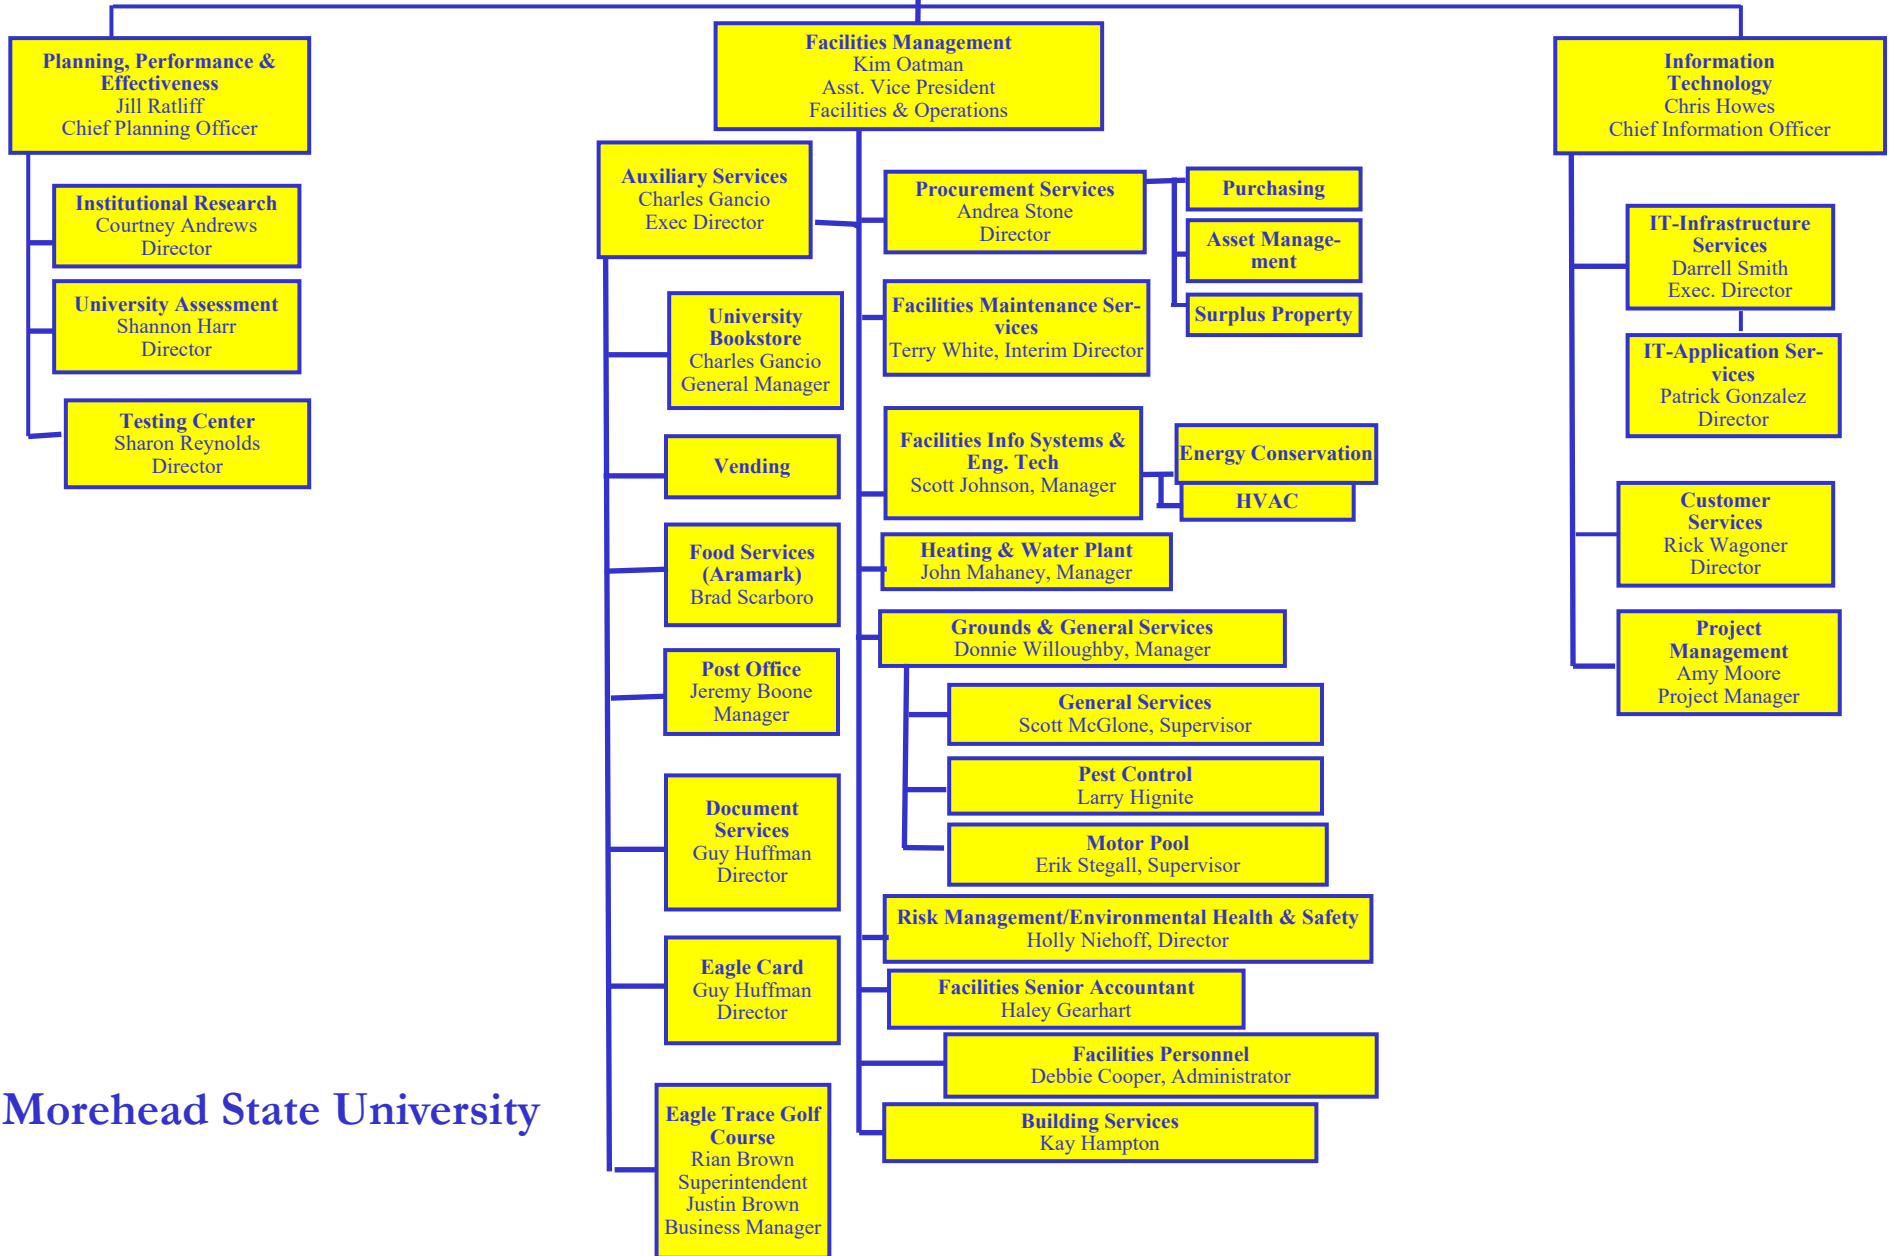

Organization Chart
Effective
July 1, 2020 – June 30, 2021

Organization Chart
Effective
July 1, 2020 - June 30, 2021

President

Academic Affairs

Organization Chart
Effective
July 1, 2020 - June 30, 2021

Academic Affairs

Organization Chart
Effective
July 1, 2020 - June 30, 2021

Student Affairs

Organization Chart
Effective
July 1, 2020 - June 30, 2021

University Advancement

Organization Chart
Effective
July 1, 2020 - June 30, 2021