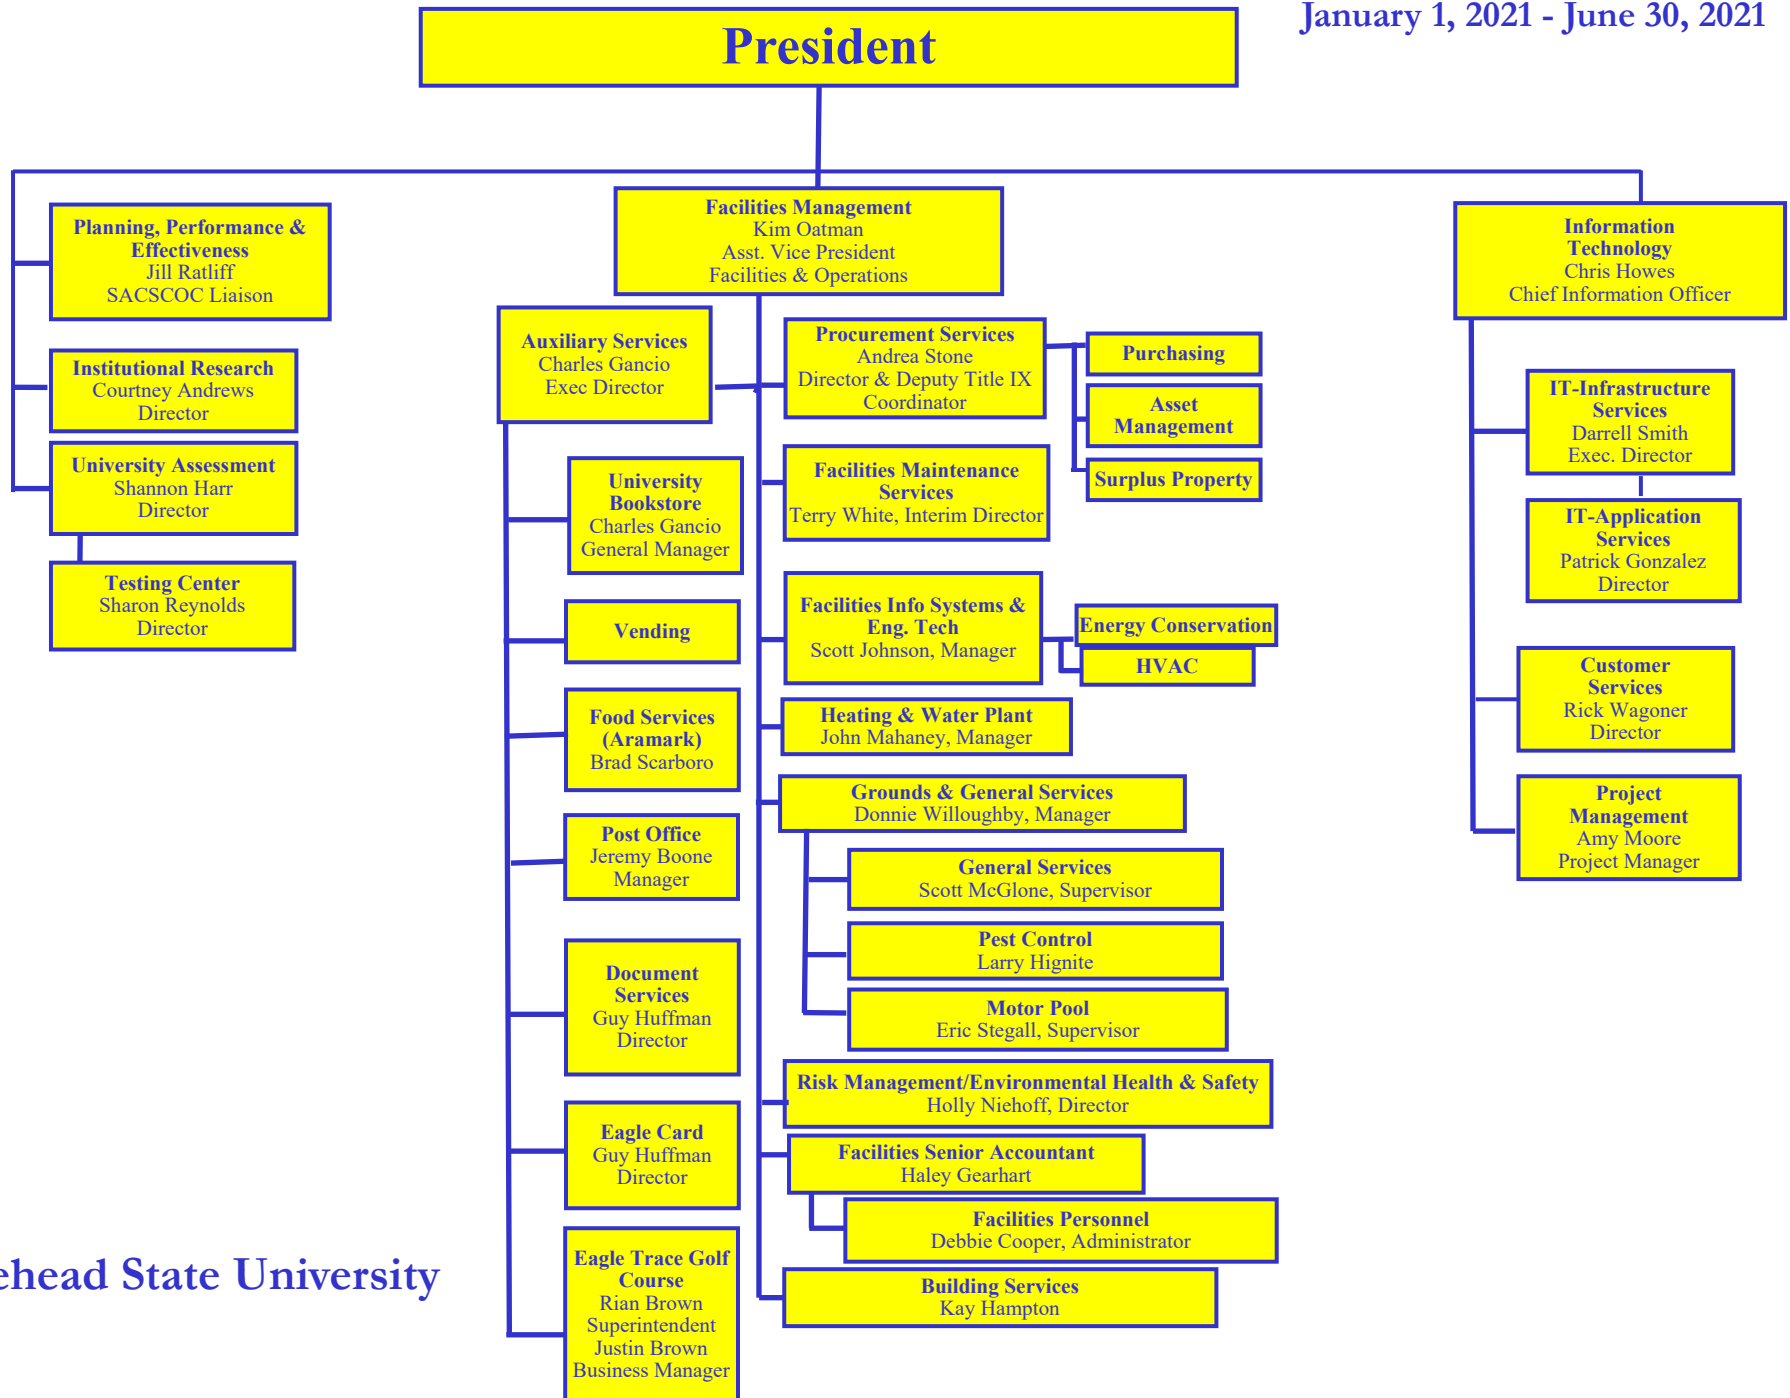

Organization Chart
Effective
January 1, 2021 – June 30, 2021

Organization Chart
Effective
January 1, 2021 - June 30, 2021

Academic Affairs

Organization Chart
Effective
January 1, 2021 - June 30, 2021

Academic Affairs

Organization Chart
Effective
January 1, 2021 - June 30, 2021

Student Affairs

Organization Chart
Effective
January 1, 2021 - June 30, 2021

University Advancement

Organization Chart
Effective
January 1, 2021 - June 30, 2021