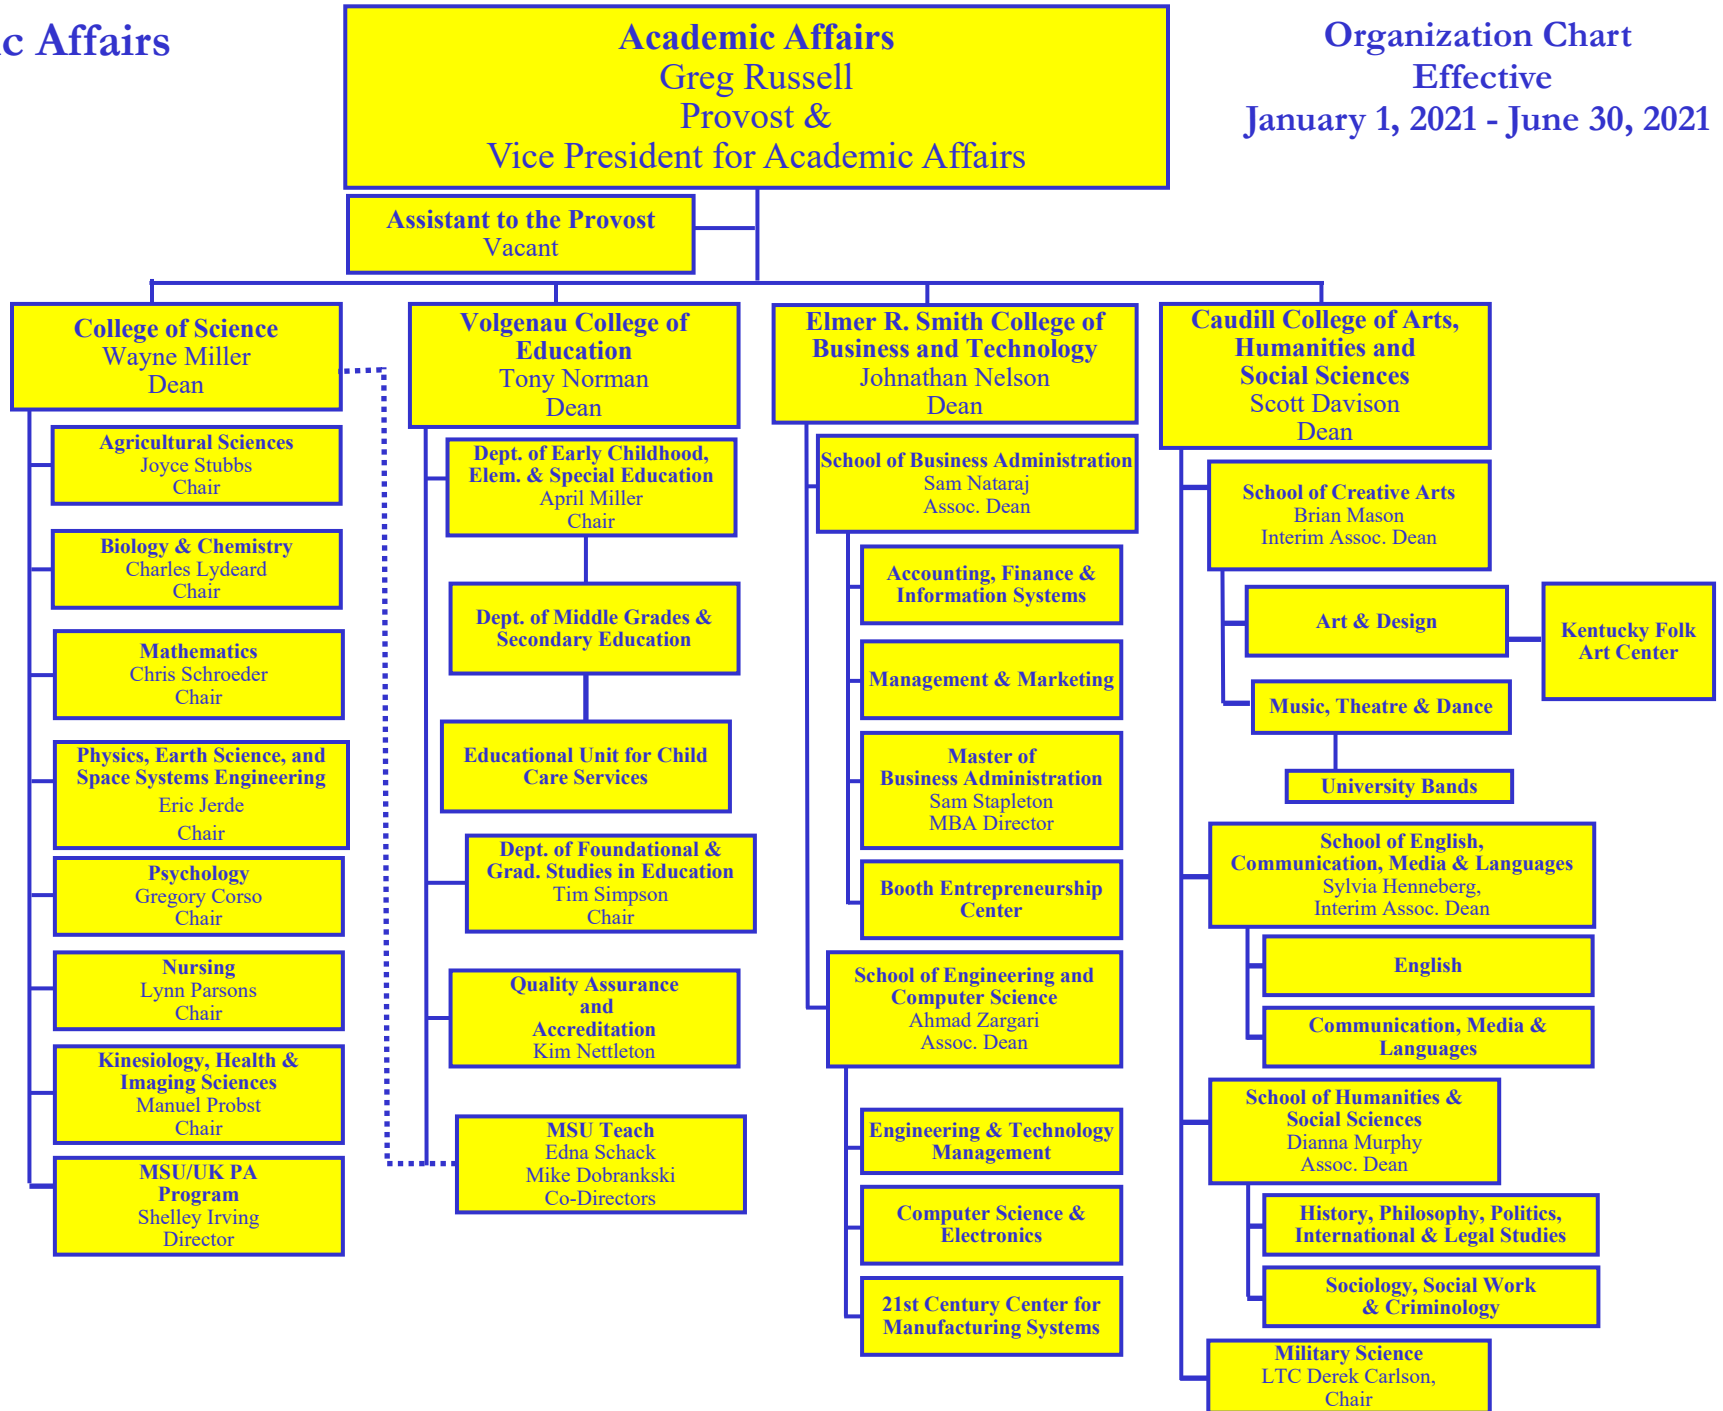

Organization Chart
Effective
January 1, 2021 – June 30, 2021

Organization Chart
Effective
January 1, 2021 - June 30, 2021

Academic Affairs

Organization Chart
Effective
January 1, 2021 - June 30, 2021

Academic Affairs

Organization Chart
Effective
January 1, 2021 - June 30, 2021

Student Affairs

Organization Chart
Effective
January 1, 2021 - June 30, 2021

University Advancement

Organization Chart
Effective
January 1, 2021 - June 30, 2021