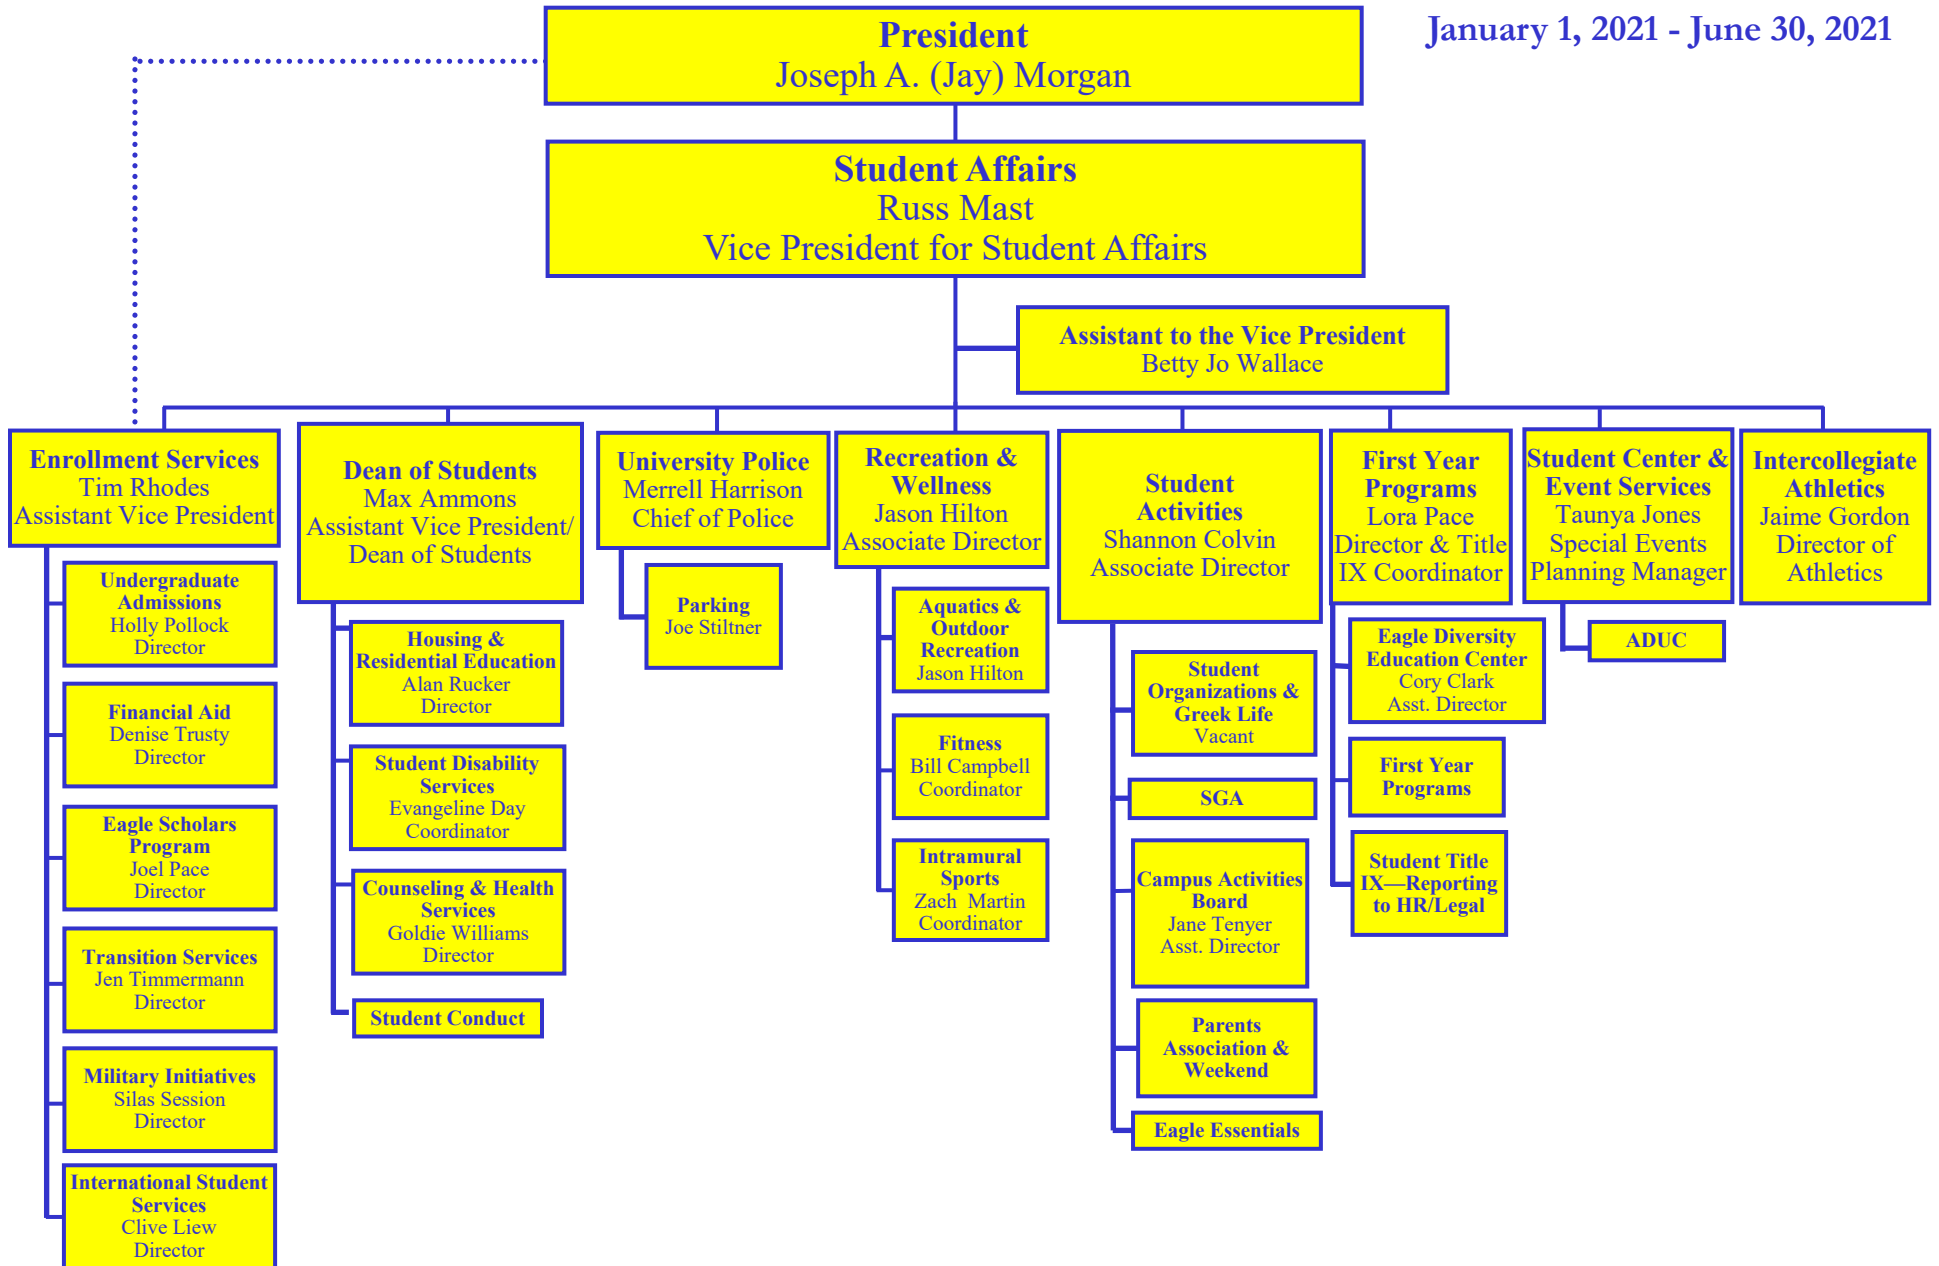

Organization Chart
Effective
January 1, 2021 – June 30, 2021

Organization Chart
Effective
January 1, 2021 - June 30, 2021

Academic Affairs

Organization Chart
Effective
January 1, 2021 - June 30, 2021

Academic Affairs

Organization Chart
Effective
January 1, 2021 - June 30, 2021

Student Affairs

Organization Chart
Effective
January 1, 2021 - June 30, 2021

University Advancement

Organization Chart
Effective
January 1, 2021 - June 30, 2021